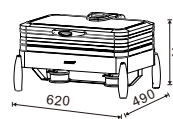

VERSATILE CHAFER - SICILY

**W17-1100T+
W17-1100B2**
Rectangular 1/1 size
8.5L food pan