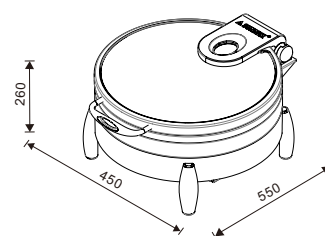

W07-3602T
Round 36cm
6.8L food pan

W07-3602T+W07-3601B

W07-3602T + W07-3602B

W07-2802T
Soup Station
10L bain marie

W07-2802T + W07-2801B

W07-2802T + W07-2802B

W07-3602T + W07-3603B

W07-3602T + W07-3604B