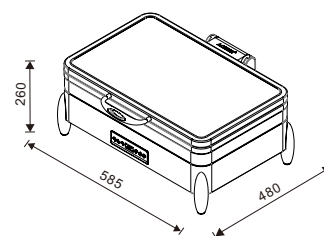

W20-1102T + W07-1102B