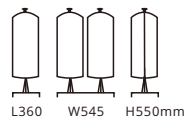

Classic Juice

X23688TX2 8ltr x 2, SAN container
X23688PX2 8ltr x 2, PC container