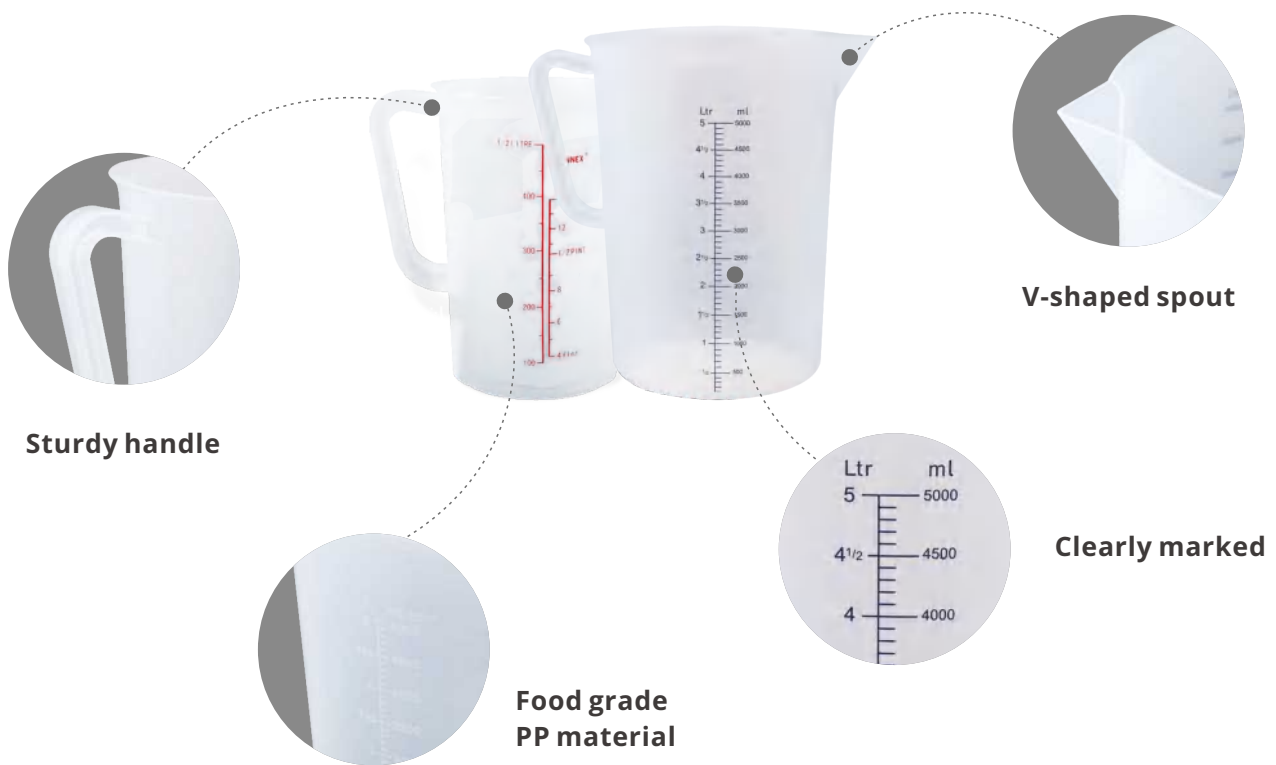

- Sunnex polypropylene measuring jugs are helpful for accurate measurement both in household and commercial environment.
- Made of durable polypropylene.
- Sizes ranges from 0.5ltr to 5ltr for multi-functional uses.
- Clear measurements on both sides of the jugs.
- Available with metric or imperial markings.
- Tapered spout provides ease in pouring.
- Close ended handle improves stability especially for large volume usage.