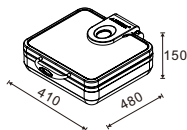

W07-2302T
Square 2/3 size
5.5L food pan