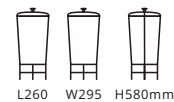

Verona

U17-2000 11.4ltr