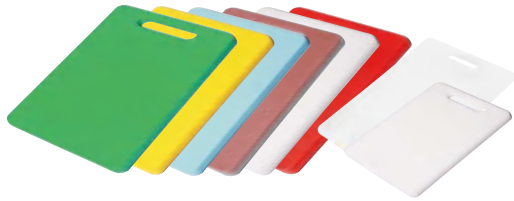

CHOPPING BOARDS & RACK

Chopping Board

- Made of polypropylene plastic
- Colour coding for different types of food to prevent cross-contamination
- Dishwasher safe
- Optional rack available for neat and tidy storage

- Raw Meat
- Raw Fish
- Cooked Meats
- Salad / Fruit Products
- Vegetable Products
- Bakery & Dairy Products

25 x 15 x 0.9cm / 10 x 6 x 0.4"

6211CR	Red
6211CB	Blue
6211CD	Yellow
6211CN	Green
6211CC	Brown
6211CW	White
X62122CW	White, 6212W + 6211CW