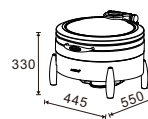

VERSATILE CHAFER - SICILY

**W17-1100T+
W17-1100B2**
Rectangular 1/1 size
8.5L food pan

**W17-2300T+
W17-2300B2**
Rectangular 2/3 size
5.5L food pan

**W17-2810T+
W17-2810B2**
Soup Station
10L bain marie

**W17-3600T+
W17-3600B2**
Round 36cm
6.8L food pan