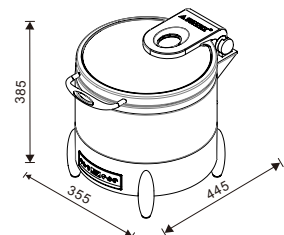

W07-3602T
Round 36cm
6.8L food pan

W07-3602T+W07-3601B

W07-3602T + W07-3602B

W07-2802T
Soup Station
10L bain marie

W07-2802T + W07-2801B

W07-2802T + W07-2802B

W07-3602T + W07-3603B

W07-3602T + W07-3604B