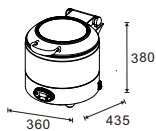

W38521
Soup Station
10L bain marie