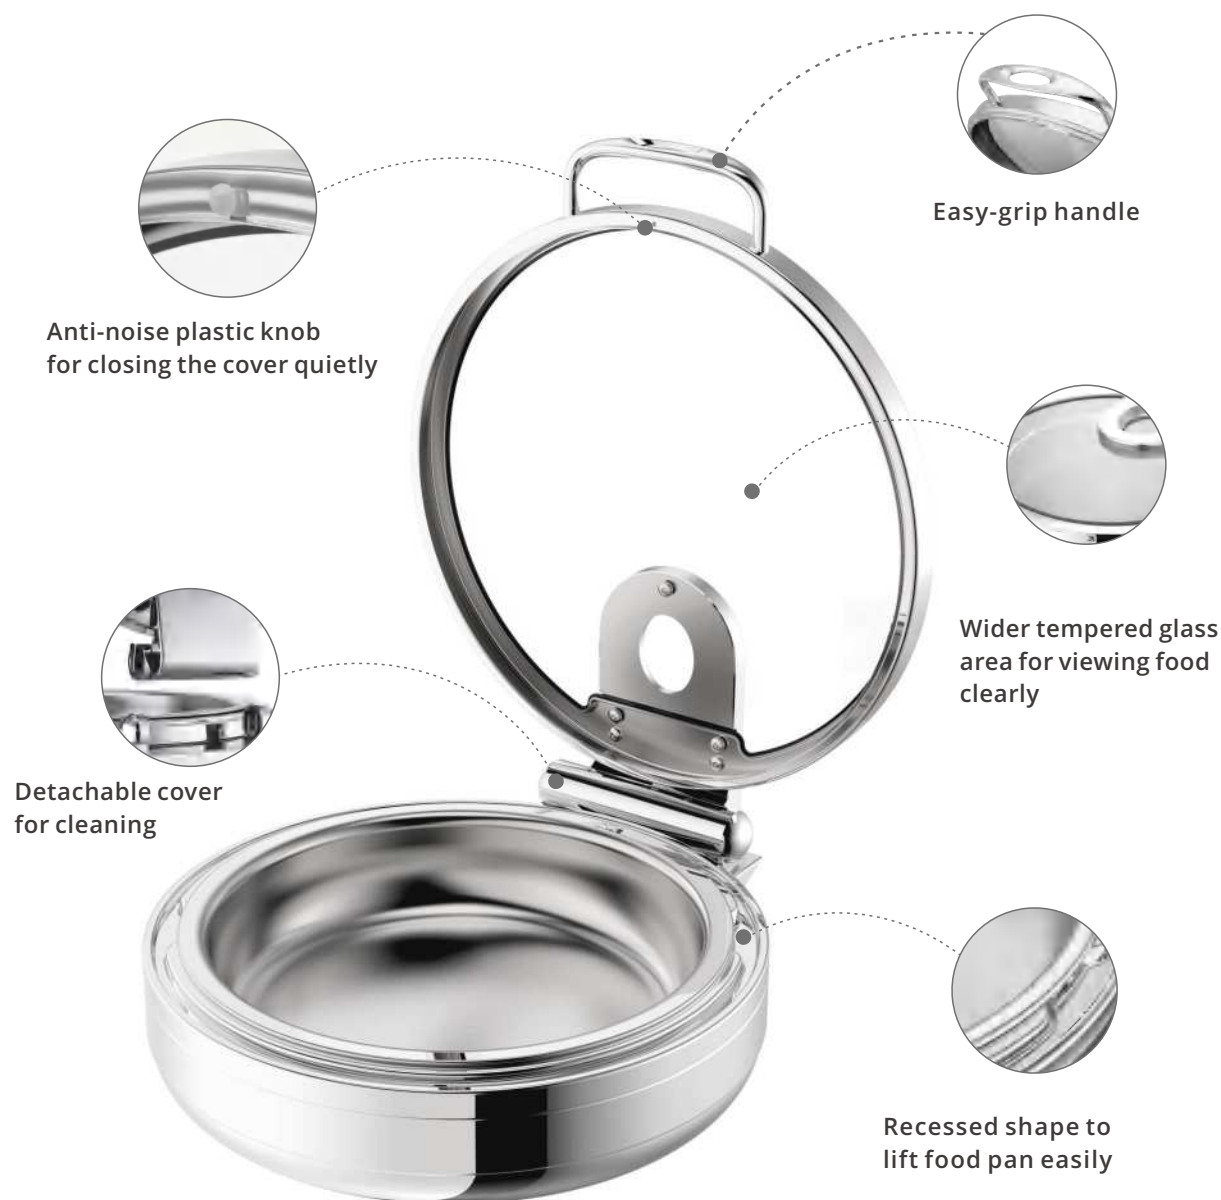

W07-2802T
Soup Station
10L bain marie

Advantages

* Advance Hydraulic Hinge

Smooth, slow and quiet closing with 80000 times guarantee.

* Induction Friendly

Base equipped with sandwich bottom to catch the growing trend of induction warming.

* Wide Glass Window

The cover comes with a wide tempered glass window, allowing you to view the food without opening the cover. It helps to avoid heat loss due to opening and closing.

* Quality Stainless Steel

Cover and food pan are made from quality 304 stainless steel. Food safe, non-corrosive & non-rusting.