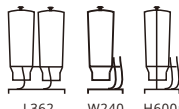

L362 W240 H600mm

U13-1200 Double, 4ltr x 2