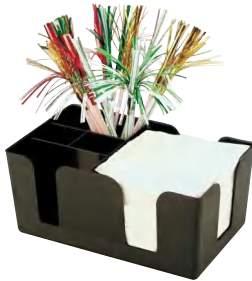

Bar Mat

M1812BM	45 x 30 x 1(h)cm
M2303BM	59 x 8 x 1.5(h)cm

Condiment Dispenser

MCH-4	4 compartments
MCH-6	6 compartments

Bar Caddy

M1006BC	24 x 15 x 10.5(h)cm
---------	---------------------

Glass Rimmer

MSSR-2	Dia.14.5cm / 5.5"
--------	-------------------