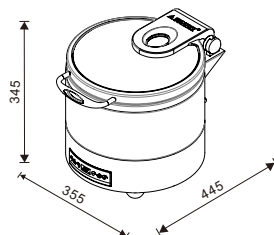

W07-3602T
Round 36cm
6.8L food pan

W07-3602T+W07-3601B

W07-3602T + W07-3602B

W07-2802T
Soup Station
10L bain marie

W07-2802T + W07-2801B

W07-2802T + W07-2802B

W07-3602T + W07-3603B

W07-3602T + W07-3604B