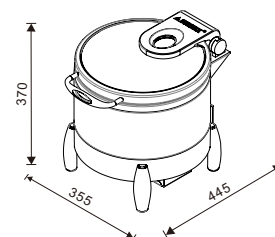

W07-2802T + W07-2805B