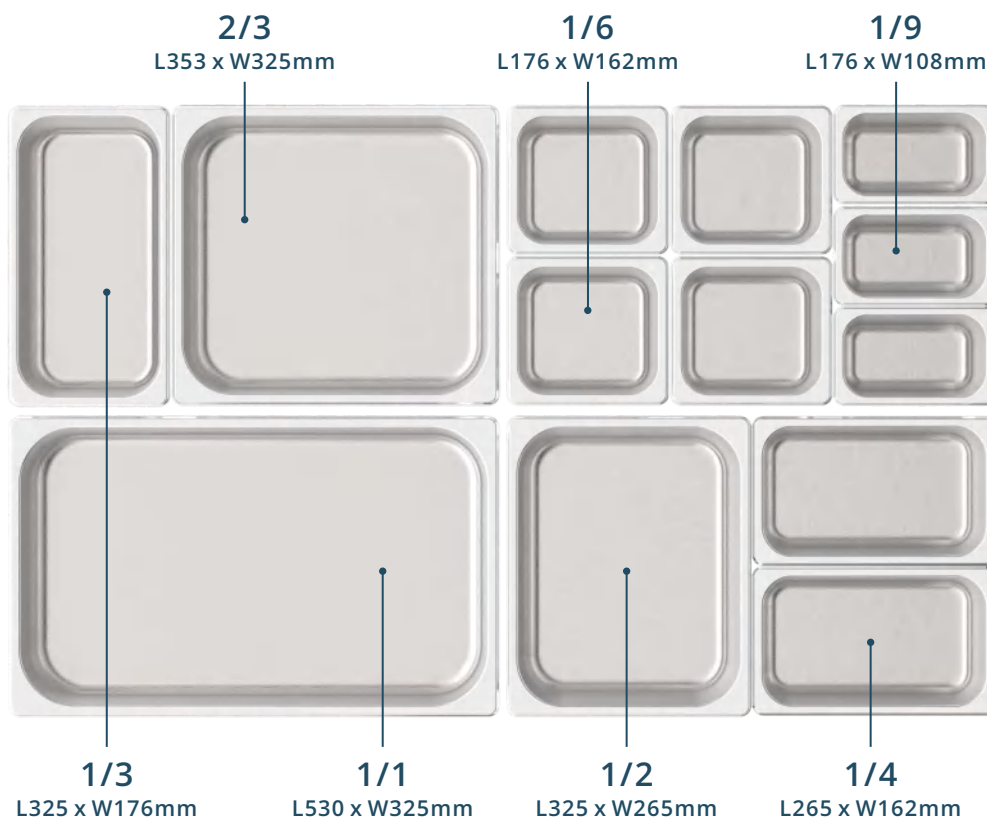

FULL RANGE SIZES AVAILABLE