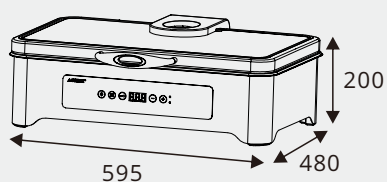

Choose Your Size.

W21-3622M

Round 36cm
6.8L food pan
Mirror finished
outer surface
Open lid height : 690mm

W21-2362M

Square 2/3 size
5.5L food pan
Mirror finished
outer surface
Open lid height : 605mm

W21-1162M

Rectangular 1/1 size
8.5L food pan
Mirror finished
outer surface
Open lid height : 605mm

Choose Your Size.

W21-3600

Round 36cm
6.8L food pan
Matt finished outer
surface

W21-2300

Square 2/3 size
5.5L food pan
Matt finished outer
surface