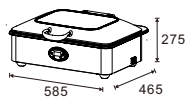

ELECTRIC CHAFER - VENICE

W37521
Rectangular 1/1 size
8.5L food pan