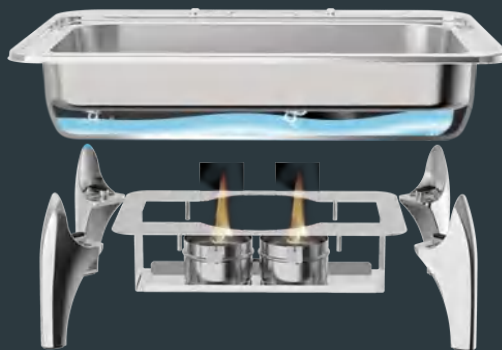

1987

JELLY FUEL