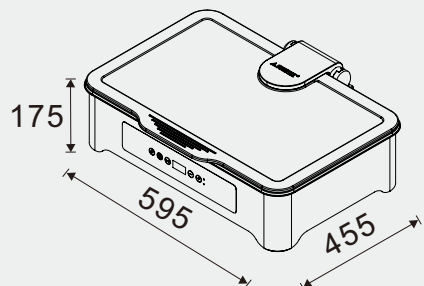

W21-1100

Rectangular 1/1 size
8.5L food pan
Matt finished outer
surface