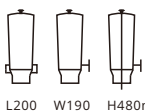

Wall Mounted Cereal Dispensers with PC containers

L200 W190 H480mm

U08-0410 4ltr