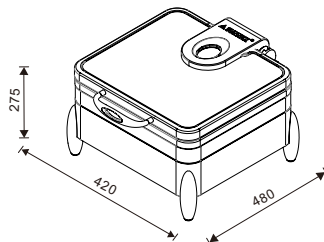

W07-2302T + W07-2304B