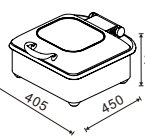

**W16-2302T +
W16-2300B**
Rectangular 2/3 size
5.5L food pan

**W16-2802T +
W16-2800B**
Soup Station
10L bain marie

**W16-3602T +
W16-3600B**
Round 36cm
6.8L food pan

**W16-1102T +
W16-1102B**
Rectangular 1/1 size
8.5L food pan