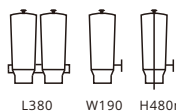

L380 W190 H480mm

U08-0420 4ltr x 2