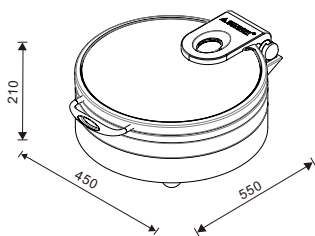

W07-3602T
Round 36cm
6.8L food pan

W07-3602T+W07-3601B

W07-3602T + W07-3602B

W07-2802T
Soup Station
10L bain marie

W07-2802T + W07-2801B

W07-2802T + W07-2802B

W07-3602T + W07-3603B

W07-3602T + W07-3604B