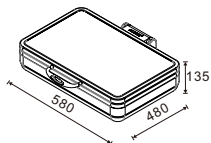

VERSATILE CHAFER - ROMA

W20-1102T
Rectangular 1/1 size
8.5L food pan