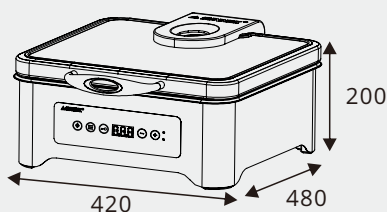

Choose Your Size.

W21-3622M

Round 36cm
6.8L food pan
Mirror finished
outer surface
Open lid height : 690mm

W21-2362M

Square 2/3 size
5.5L food pan
Mirror finished
outer surface
Open lid height : 605mm

W21-1162M