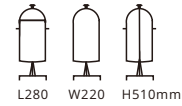

DISPENSERS

Beverage Dispensers

- Size ranges from 5 litre to 11.4 litre
- Removable drip tray
- Polycarbonate or SAN container

Marbella

X23588 5ltr

Marbella

X23588X2 5ltr x 2

Simple Design