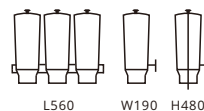

L560 W190 H480mm

U08-0430 4ltr x 3