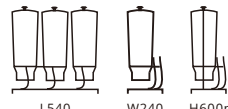

L540 W240 H600mm

U13-1300 Triple, 4ltr x 3