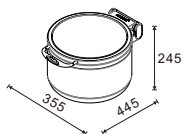

W20-2302T
Square 2/3 size
5.5L food pan

W20-2802T
Soup Station
10L bain marie

W20-3602T
Round 36cm
6.8L food pan

Advantages

* Advance Hydraulic Hinge

Smooth, slow and silent closing with 80000 times guarantee. The opening and closing time is adjustable from 20 - 40 seconds (+/- 5 seconds).