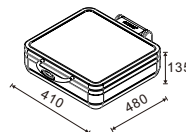

W20-2302T
Square 2/3 size
5.5L food pan

W20-2802T
Soup Station
10L bain marie

W20-3602T
Round 36cm
6.8L food pan

Advantages

* Advance Hydraulic Hinge

Smooth, slow and silent closing with 80000 times guarantee. The opening and closing time is adjustable from 20 - 40 seconds (+/- 5 seconds).