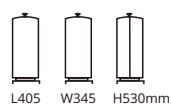

83 Series

•Stainless steel electric chafers

X83128 220V AC, 50/60Hz 840w
X83189A-3 120V AC, 60Hz 1000w

X83828 4ltr x 2 bain maries,
with 2 ladders

W83-1001 13.5ltr, see through cover
with mechanical hinge

Beverage Dispenser

- Keeps juice and milk cool with no need to refill ice tube.
- Low power consumption
- 220V AC, 50/60Hz, 60W
- DC 12V

U01-0501 5ltr

220V AC, 50/60Hz 420w

X83521 3.8ltr, glass cover

220V AC, 50/60Hz 420w

X83621 6.8ltr, glass cover

X83621T 6.8ltr, stainless steel cover

Oia Urns

- Precise digital temperature control of only 1-2 °C tolerance
- 2 levels preset temperature for easy operation
- High quality mirror polishing
- 220V AC, 50/60Hz, 900W

Milk

U16-3000 5ltr

U16-4000 11.4ltr

Coffee

U19-3000 5ltr

U19-4000 11.4ltr