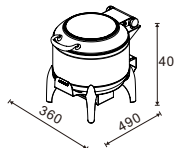

**W16-2302T +
W16-2300B**
Rectangular 2/3 size
5.5L food pan

**W16-2802T +
W16-2800B**
Soup Station
10L bain marie

**W16-3602T +
W16-3600B**
Round 36cm
6.8L food pan

**W16-1102T +
W16-1102B**
Rectangular 1/1 size
8.5L food pan