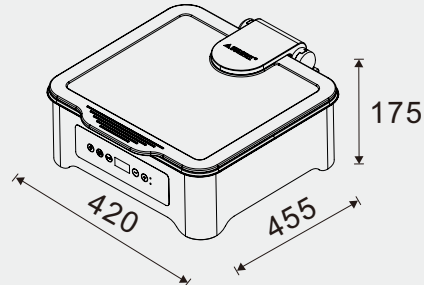

Rectangular 1/1 size
8.5L food pan
Mirror finished
outer surface
Open lid height : 605mm

Choose Your Size.

W21-3600

Round 36cm
6.8L food pan
Matt finished outer
surface

W21-2300

Square 2/3 size
5.5L food pan
Matt finished outer
surface