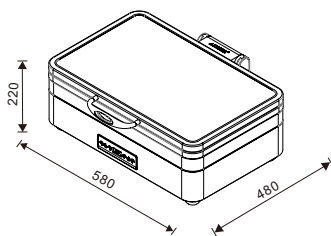

W20-1102T + W07-1101B