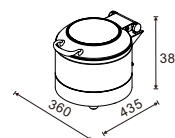

**W16-2302T +
W16-2302B**
Rectangular 2/3 size
5.5L food pan

**W16-2802T +
W16-2802B**
Soup Station
10L bain marie