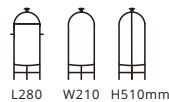

Verona

U17-1000 5ltr