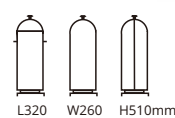

83 Series

•Stainless steel electric chafers

X83128 220V AC, 50/60Hz 840w
X83189A-3 120V AC, 60Hz 1000w

X83828 4ltr x 2 bain maries,
with 2 ladders

W83-1001 13.5ltr, see through cover
with mechanical hinge

Beverage Dispenser

- Keeps juice and milk cool with no need to refill ice tube.
- Low power consumption
- 220V AC, 50/60Hz, 60W
- DC 12V

U01-0501 5ltr

220V AC, 50/60Hz 420w

X83521 3.8ltr, glass cover

220V AC, 50/60Hz 420w

X83621 6.8ltr, glass cover

X83621T 6.8ltr, stainless steel cover

Oia Urns

- Precise digital temperature control of only 1-2 °C tolerance
- 2 levels preset temperature for easy operation
- High quality mirror polishing
- 220V AC, 50/60Hz, 900W

Milk

U16-3000 5ltr

U16-4000 11.4ltr

Coffee

U19-3000 5ltr

U19-4000 11.4ltr