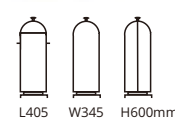

U19-3000 5ltr