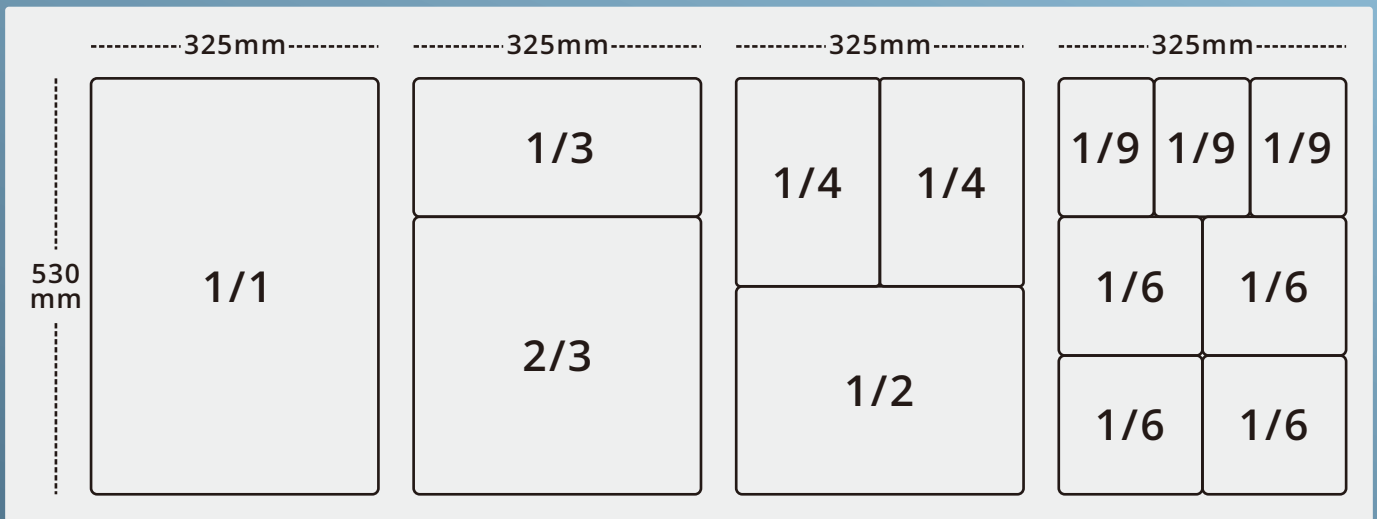

Classic Coffee

L310 W335 H545mm

X23673 10.5ltr

Simple Milk

L280 W220 H495mm

U14-1100 5ltr

SIZES OF GASTRONORM PANS

Gastronom (GN) originated in the 1960s, now it has become a basic kitchenware in the international catering industry. Its benchmark specification is 1/1 size with length 530mm x width 325mm, other gastronorm sizes are multiples and submultiples of this basic module size and often shown in terms of fraction. For example, size of a GN 1/2 container (325 x 265mm) is half of a GN 1/1 container.