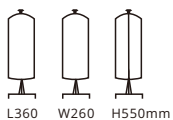

Classic Juice

X23688T 8ltr, SAN container
X23688P 8ltr PC container