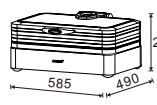

VERSATILE CHAFER - SICILY

**W17-1100T+
W17-1100B2**
Rectangular 1/1 size
8.5L food pan

**W17-2300T+
W17-2300B2**
Rectangular 2/3 size
5.5L food pan

**W17-2810T+
W17-2810B2**
Soup Station
10L bain marie

**W17-3600T+
W17-3600B2**
Round 36cm
6.8L food pan