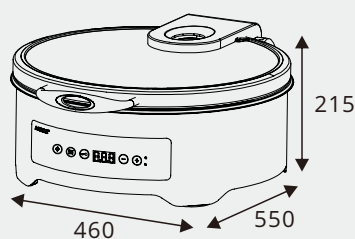

Food Temperature: 50° - 80° (adjustable)

Temperature Difference Between Inside and Outside of Lid: 10° - 12°

Open Lid Temperature Fluidity: Min / 0.6 - 0.8

Lid Closing Time: 20 - 60s (adjustable)

Stainless Steel 304 Food Pan and Cover

Choose Your Size.

W21-3622M

Round 36cm
6.8L food pan
Mirror finished
outer surface
Open lid height : 690mm

W21-2362M

Square 2/3 size
5.5L food pan
Mirror finished
outer surface
Open lid height : 605mm

W21-1162M