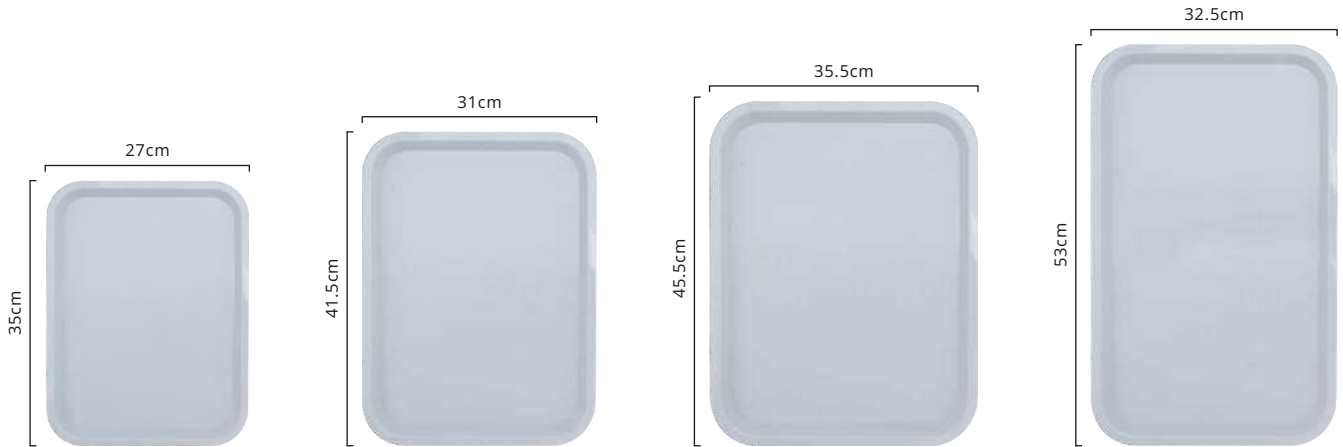

Double wall bowl

C10017	Dia. 16cm
C10018	Dia. 20cm
C10019	Dia. 24cm

TRAYS

Fast Food Trays

- Made of Durable Polypropylene
- Textured surface to resist scratches
- Available in 4 sizes with 8 colours

- Orange (A3) ● Light Grey (G) ● Red (R)
- Ivory (V) ● Dark Blue (L) ● Black (K)
- Brown (C) ● Dark Green (J)