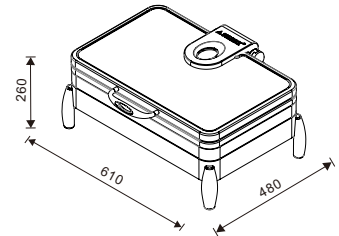

W07-1102T + W07-1105B