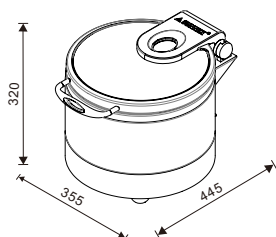

W07-2802T + W07-2803B