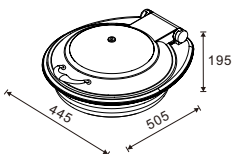

VERSATILE CHAFER - GENOA

W36200