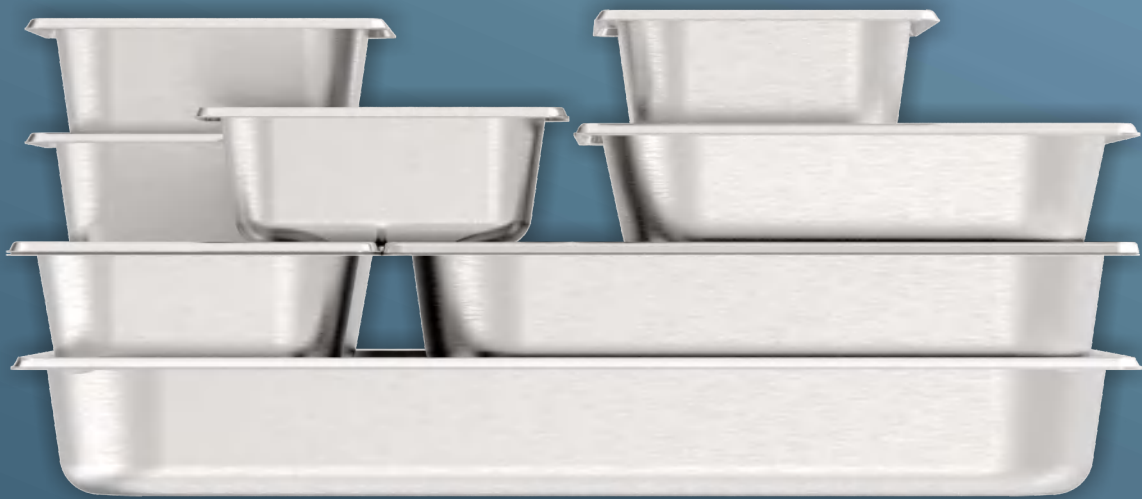

GASTRONORM PANS

1/1 size to 1/9 size