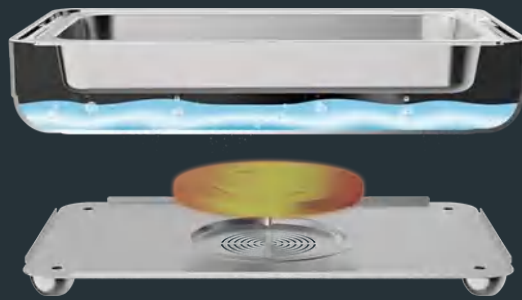

* Steam Air Vent

Air vent hole on the glass lid cover releases steam and reduces condensation.

2020

WATERLESS AIR HEAT 300W

Less power consumption but higher heating performance than traditional electric element