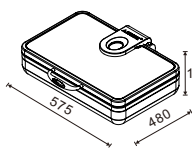

VERSATILE CHAFER - BURANO

W07-1102T
Rectangular 1/1 size
8.5L food pan