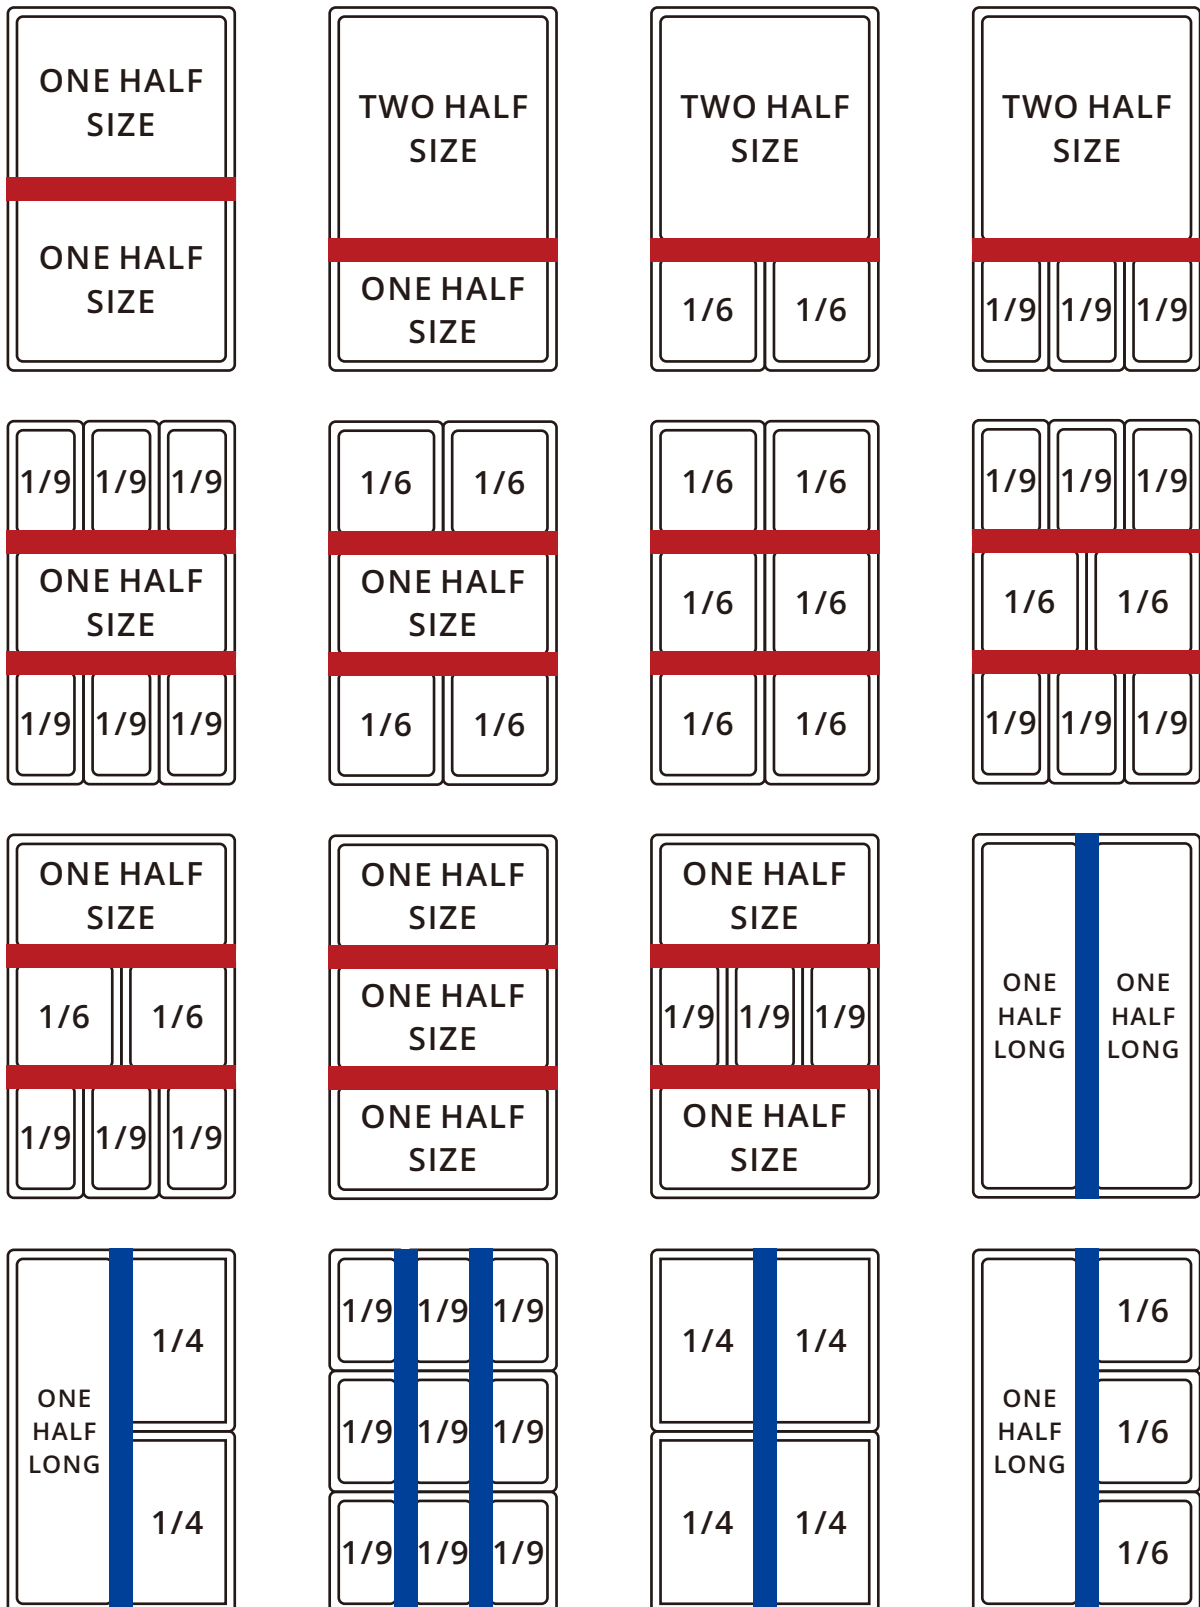

ADAPTOR BAR REFERENCE

Options of 13" / 325mm and 21" / 530mm available

21807

22807