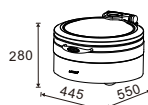

**W17-2810T+
W17-2810B1**
Soup Station
10L bain marie

**W17-3600T+
W17-3600B1**
Round 36cm
6.8L food pan