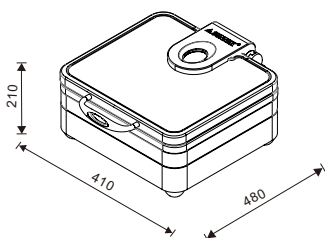

W07-2302T + W07-2303B