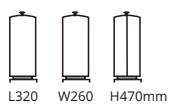

Milk

U16-3000 5ltr