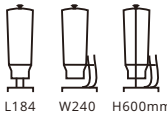

L285 W120 H258mm

CD800-2 1 Ltr x 2 Cylinders
Size: 90(dia.) x 255(h)mm

L395 W120 H258mm

CD800-3 1 Ltr x 3 Cylinders
Size: 90(dia.) x 255(h)mm

Stainless Steel Base Cereal Dispensers with PC containers

L184 W240 H600mm