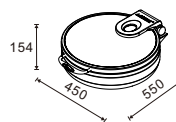

W07-3602T
Round 36cm
6.8L food pan