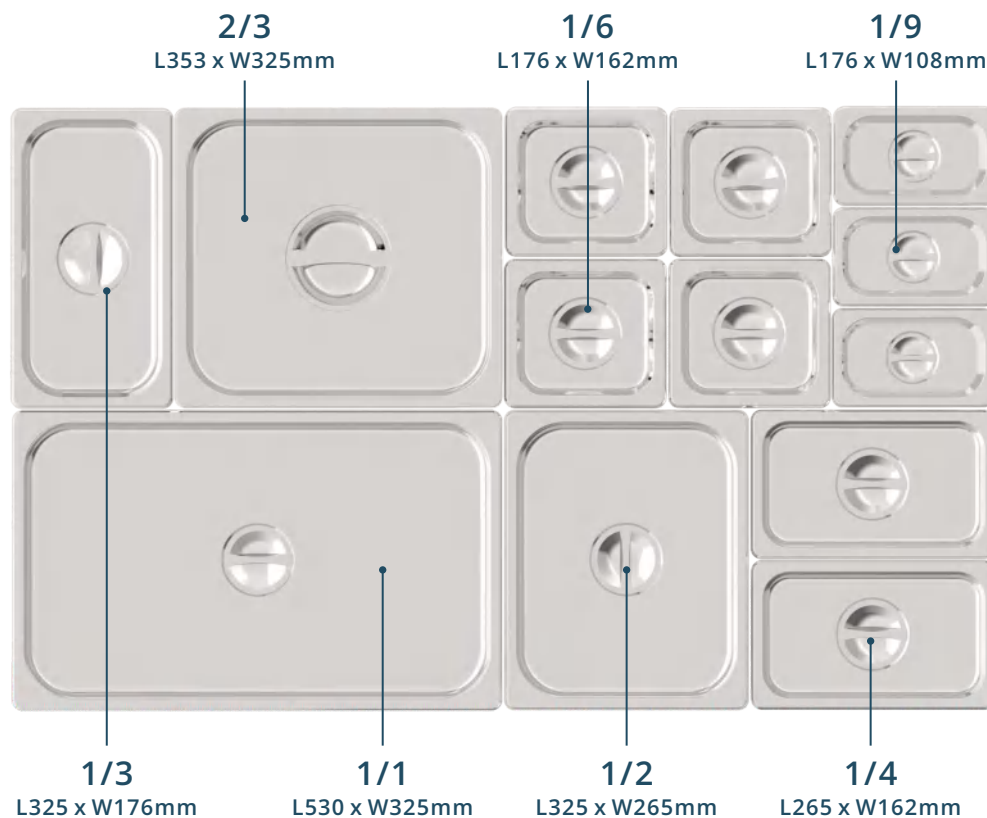

FULL RANGE SIZES AVAILABLE