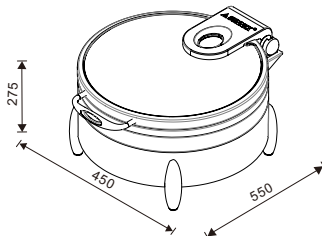

W07-3602T
Round 36cm
6.8L food pan

W07-3602T+W07-3601B

W07-3602T + W07-3602B

W07-2802T
Soup Station
10L bain marie

W07-2802T + W07-2801B

W07-2802T + W07-2802B

W07-3602T + W07-3603B

W07-3602T + W07-3604B