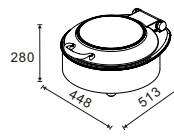

**W16-2802T +
W16-2802B**
Soup Station
10L bain marie

**W16-3602T +
W16-3602B**
Round 36cm
6.8L food pan