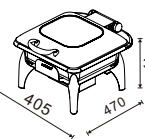

**W16-2302T +
W16-2300B**
Rectangular 2/3 size
5.5L food pan

**W16-2802T +
W16-2800B**
Soup Station
10L bain marie

**W16-3602T +
W16-3600B**
Round 36cm
6.8L food pan

**W16-1102T +
W16-1102B**
Rectangular 1/1 size
8.5L food pan