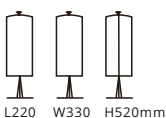

X83828 4ltr x 2 bain maries,
with 2 ladders

W83-1001 13.5ltr, see through cover
with mechanical hinge

Beverage Dispenser

- Keeps juice and milk cool with no need to refill ice tube.
- Low power consumption
- 220V AC, 50/60Hz, 60W
- DC 12V