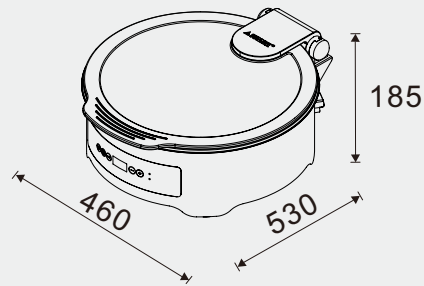

Choose Your Size.

W21-3600

Round 36cm
6.8L food pan
Matt finished outer
surface