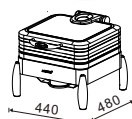

**W17-2300T+
W17-2300B2**
Rectangular 2/3 size
5.5L food pan