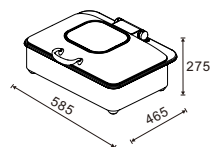

**W16-2302T +
W16-2300B**
Rectangular 2/3 size
5.5L food pan

**W16-2802T +
W16-2800B**
Soup Station
10L bain marie

**W16-3602T +
W16-3600B**
Round 36cm
6.8L food pan

**W16-1102T +
W16-1102B**
Rectangular 1/1 size
8.5L food pan