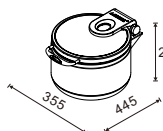

VERSATILE CHAFER - BURANO