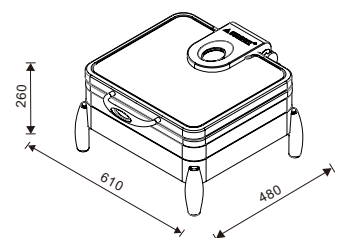

W07-2302T + W07-2305B