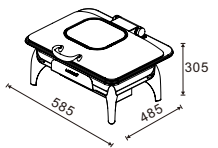

W07-3602T + W07-3605B

W07-2802T + W07-2803B

W07-2802T + W07-2804B

W07-2802T + W07-2805B

INNOVATION WE ARE DOING NEW THINGS...

VERSATILE CHAFER - VIENNA

**W16-1102T +
W16-1100B**
Rectangular 1/1 size
8.5L food pan