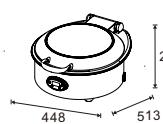

W36521
Round 36cm
6.8L food pan