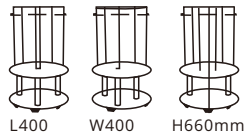

Cup Rack

- One-stop rack serving 48 sets of cups, plates & spoons - save space
- Revolving stainless steel base for easy access
- Transparent polycarbonate cup tubes

U09-1000