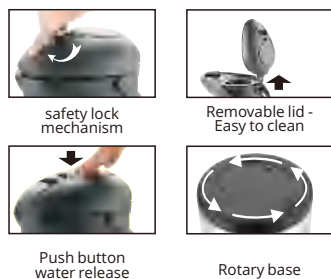

- Stainless steel case and lining with colour outer surface
- Wide and stable base
- Perfect size for small serving

CCP060K	0.6ltr, Black
CCP060W	0.6ltr, White
CCP060R	0.6ltr, Red

Thermal Air Pots

- Stainless steel case and lining
- Removable lid - Easy to clean
- Push button water release with safety lock mechanism
- Food contact safe