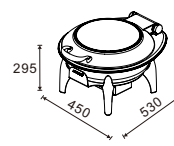

**W16-2302T +
W16-2300B**
Rectangular 2/3 size
5.5L food pan

**W16-2802T +
W16-2800B**
Soup Station
10L bain marie

**W16-3602T +
W16-3600B**
Round 36cm
6.8L food pan

**W16-1102T +
W16-1102B**
Rectangular 1/1 size
8.5L food pan