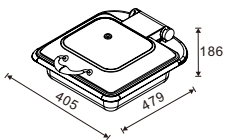

* Optional Frames

In case you are not ready for induction, optional frames are available for you to use the traditional method for warming.

VERSATILE CHAFER - GENOA

W35100
Square 2/3 size
5.5L food pan

W35200