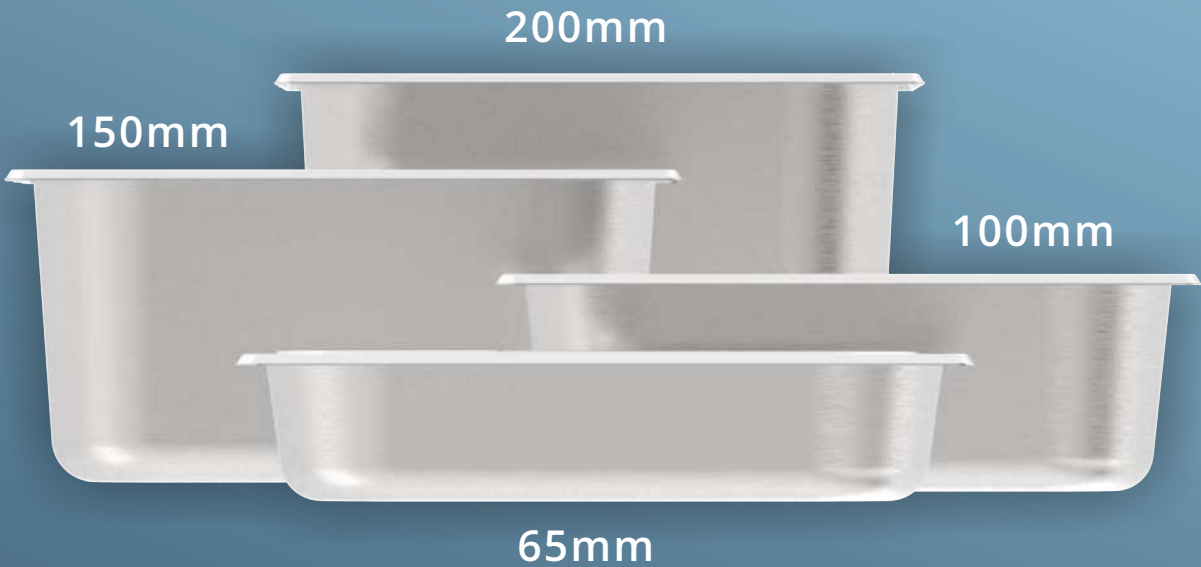

DEPTH OF PANS