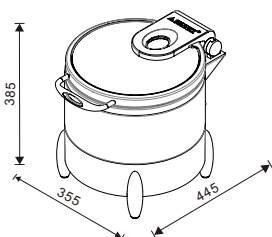

W07-2802T + W07-2804B